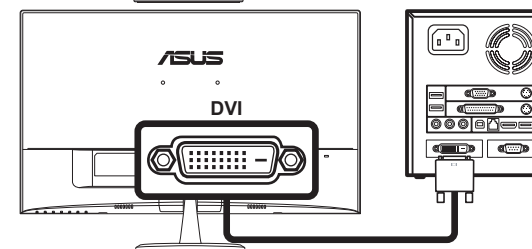

ASUS® VC279

1

A Assembling the base

B Detaching the base (for VESA wall mount)

<http://www.asus.com>

Copyright © 2015 ASUSTeK COMPUTER INC. All Rights Reserved.

HDMI™
HIGH-DEFINITION MULTIMEDIA INTERFACE

2

A

B

or

or

C

* VC279H only