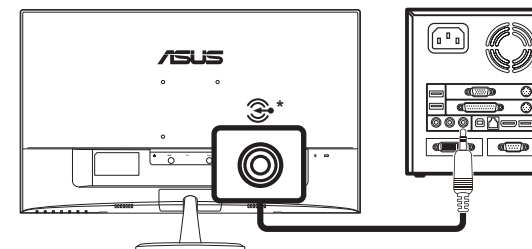

ASUS® VC279

1

A Assembling the base

B Detaching the base (for VESA wall mount)

<http://www.asus.com>

Copyright © 2015 ASUSTeK COMPUTER INC. All Rights Reserved.

HDMI™
HIGH-DEFINITION MULTIMEDIA INTERFACE

2

A

B

or

or

C

* VC279H only